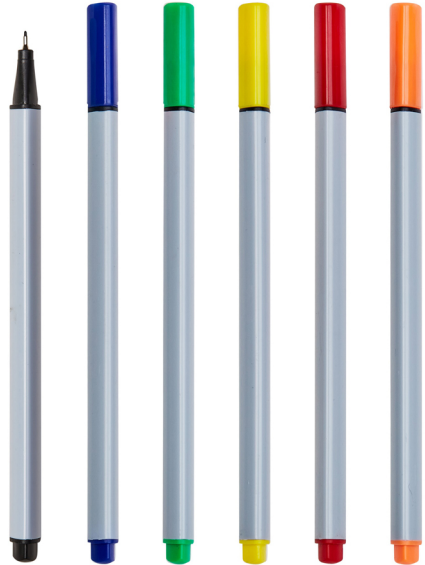

water color marker ,fineliner pen

Tip:fiber,cooper

ITEM:JR-515

SIZE:16.5*0.8

Material:pp

metallic marker, fineliner pen

Tip:fiber,cooper

ITEM:JR-515

SIZE:16.5*0.8

Material:pp

triangle water color marker

triangle fineliner pen

Tip:fiber,cooper

ITEM:JR-516

SIZE:16*0.9

Material:pp

triangle fineliner pen

Tip:fiber,cooper

ITEM:JR-516

SIZE:16.0*0.9

Material:pp

triangle water color brush pen

Tip:fiber,cooper

ITEM:JR-517

SIZE:16.5*0.9

Material:pp

water color marker ,fineliner pen

Tip:fiber,cooper

ITEM:JR-518

SIZE:16*0.9

Material:pp

water color marker ,fineliner pen